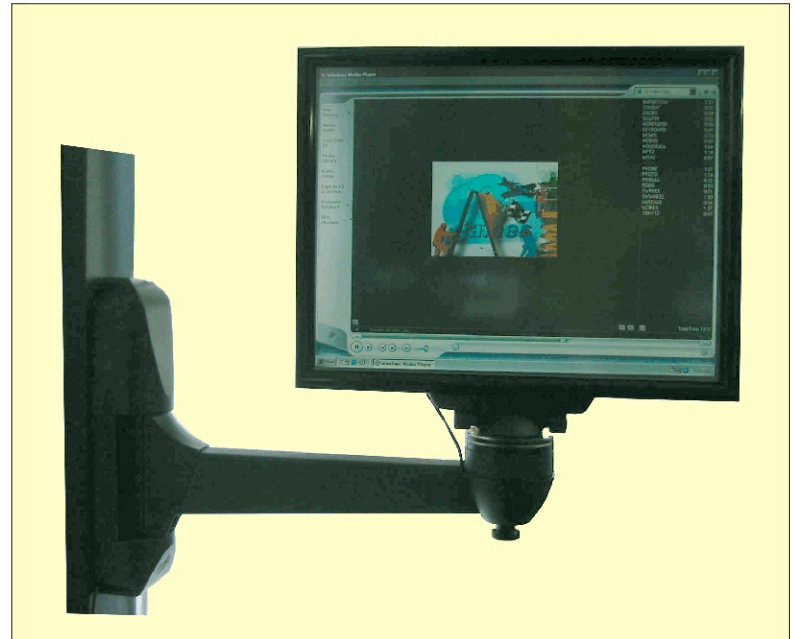

Autotime Video Flat-Screen

A fully integrated computer & LCD panel

The AVF screen is a fully integrated computer solution that conveniently mounts to any surface, conserving desktop space and enhancing your personal work area. The integrated GEOFLEX 266 SBC with single wire interface eliminates the need for space consuming towers and turns bulky PCs into stylish and compact workstations.

The Autotime Video Flat-Screen (AVF) is ideal for Point of Sale, shop floor or RV/boating applications. Its low power, small form design makes it a great fit in tight spaces (it fits into a thin one inch frame!!) enabling a wide new range of vertical applications.

Features:

- Integrated GEOFLEX 266 SBC
- 20-60 Gig Harddrive
- WiFi or 10/100BaseT connectivity
- Wireless keyboard/mouse (opt)
- Touch screen available
- Wall mountable
- 15 inch XGA (1024*768) display
- Sleek, space saving design
- Display rotates 360 degrees, swivels 150 degrees and tilts +/- 12 degrees