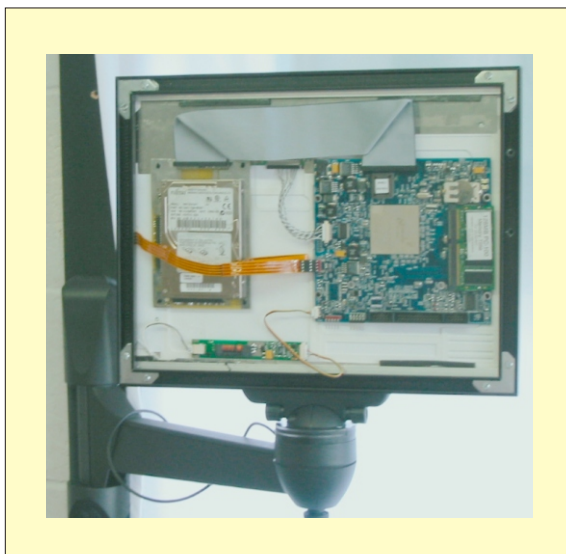

Autotime Video Flat-Screen

A fully integrated computer & LCD panel

The AVF screen is a fully integrated computer solution that conveniently mounts to any surface, conserving desktop space and enhancing your personal work area. The integrated GEOFLEX 266 SBC with single wire interface eliminates the need for space consuming towers and turns bulky PCs into stylish and compact workstations.

The Autotime Video Flat-Screen (AVF) is ideal for Point of Sale, shop floor or RV/boating applications. Its low power, small form design makes it a great fit in tight spaces (it fits into a thin one inch frame!!) enabling a wide new range of vertical applications.

Features:

- Integrated GEOFLEX 266 SBC
- 20-60 Gig Harddrive
- WiFi or 10/100BaseT connectivity
- Wireless keyboard/mouse (opt)
- Touch screen available
- Wall mountable
- 15 inch XGA (1024*768) display
- Sleek, space saving design
- Display rotates 360 degrees, swivels 150 degrees and tilts +/- 12 degrees